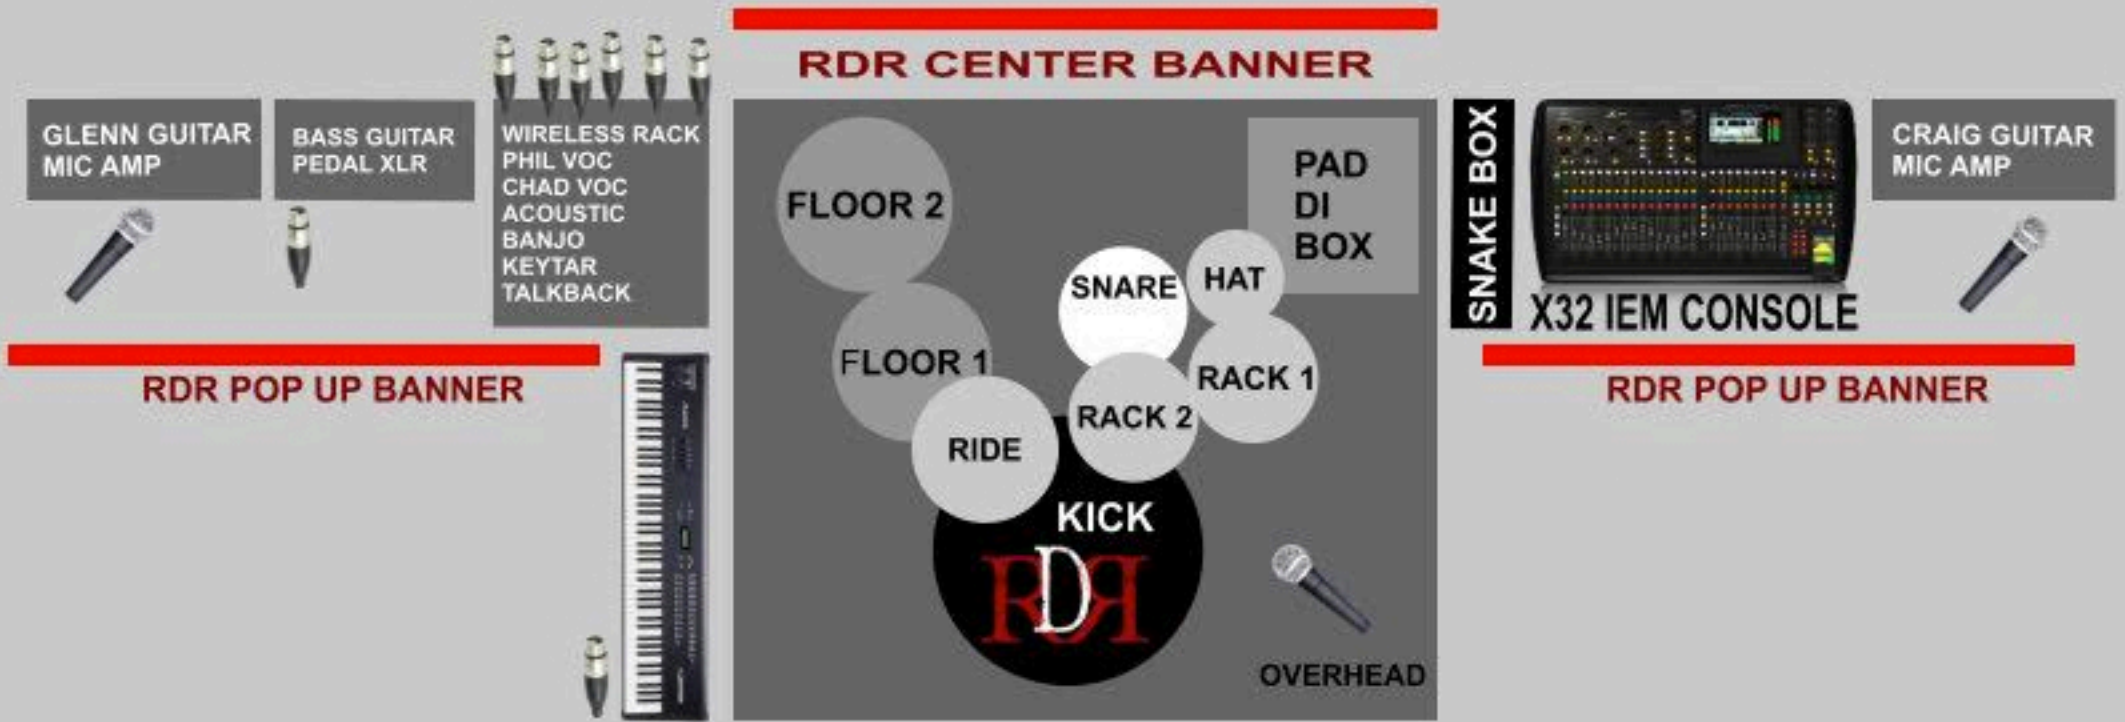

# RED DIRT REVOLUTION STAGE PLOT

21 CHANNELS TAKEN BY THE BAND  
32 CHANNEL SPLIT SNAKE FROM THE BAND  
BAND HAS 5 MIX IEM'S

FRONT OF HOUSE ENGINEER  
MICS THE STAGE INTO RDR SPLITTER SNAKE

ALL WIRELESS SYSTEMS SUPPLIED BY RDR

## INPUT LIST

1. KICK
2. SNARE
3. RACK 1
4. RACK 2
5. FLOOR 1
6. FLOOR 2
7. HI HAT
8. RIDE
9. OVERHEAD
10. PAD
11. BASS
12. GUITAR STAGE RIGHT
13. GUITAR STAGE LEFT
14. ACOUSTIC
15. BANJO
16. KEYS
17. KEYTAR
18. LEAD VOX (right of center)
19. BASS VOX (left of center)
20. GUITAR VOX STAGE LEFT
21. GUITAR VOX STAGE RIGHT